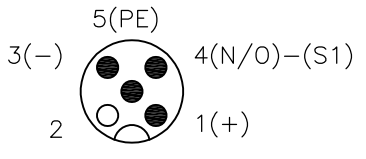

THIS DRAWING IS UNPUBLISHED. RELEASED FOR PUBLICATION
© COPYRIGHT - By - ALL RIGHTS RESERVED.

LOC	DIST	REVISIONS					
H	-	P	LTR	DESCRIPTION	DATE	DWN	APVD
		-		SEE SHEET 1	-	-	-

Contact layout

M12-Females 4-pole