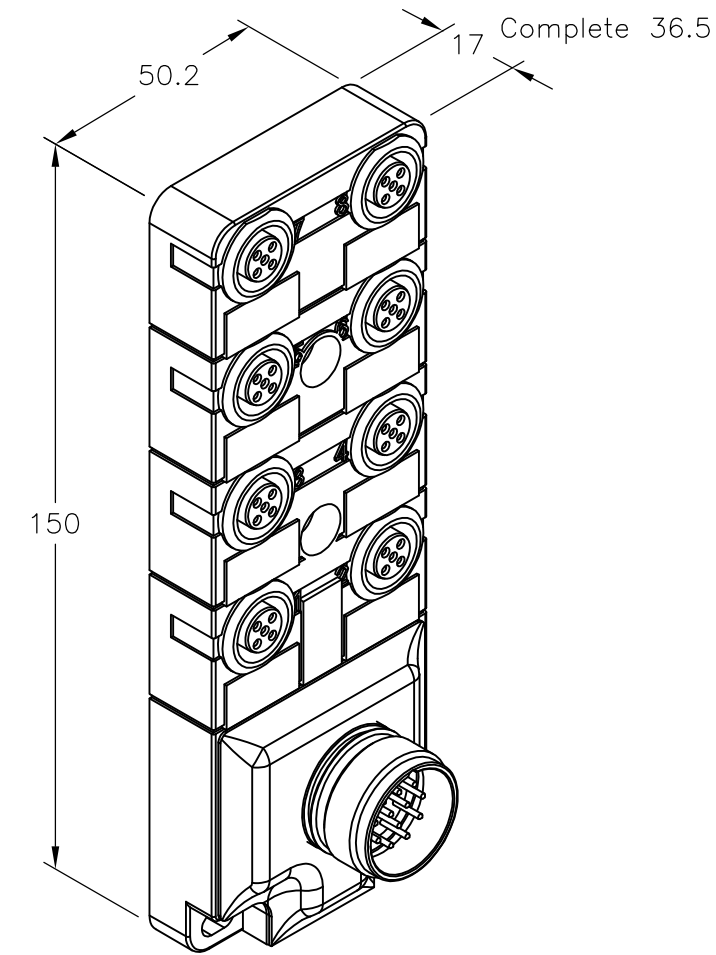

LOC	DIST	REVISIONS			
P	LTR	DESCRIPTION	DATE	DWN	APVD
	A	INITIAL RELEASE	16JAN2014	GSK	BvH

Without Homerun Cable	2273158-1
DESCRIPTION	TE PN

THIS DRAWING IS A CONTROLLED DOCUMENT.		DWN 16JAN2014 SATHISH KUMAR .G	 TE Connectivity				
DIMENSIONS: mm		CHK 16JAN2014 B.VELDHOVEN					
TOLERANCES UNLESS OTHERWISE SPECIFIED:		APVD 16JAN2014 A.VAN ZANDVOORT	NAME DISTR BOX M12 4POS 8WAY M23/12P PNP				
 0 PLC ± - 1 PLC ± - 2 PLC ± - 3 PLC ± - 4 PLC ± - ANGLES ± -		PRODUCT SPEC -	-				
MATERIAL -		FINISH -	APPLICATION SPEC -	SIZE A3	CAGE CODE 00779	DRAWING NO C-2273158	RESTRICTED TO -
CUSTOMER DRAWING			WEIGHT -	SCALE NTS	SHEET 1 OF 2	REV A	

M23-Plug 12-pole

Circuit diagram

for 1 signal per port

THIS DRAWING IS A CONTROLLED DOCUMENT.		DWN 16JAN2014 SATHISH KUMAR .G	STE TE Connectivity	
DIMENSIONS: mm		CHK 16JAN2014 B.VELDHOVEN		
TOLERANCES UNLESS OTHERWISE SPECIFIED:		APVD 16JAN2014 A.VAN ZANDVOORT	NAME DISTR BOX M12 4POS 8WAY M23/12P PNP	
0 PLC ± -		PRODUCT SPEC	-	
1 PLC ± -		APPLICATION SPEC	-	
2 PLC ± -		WEIGHT	-	
3 PLC ± -		SIZE	CAGE CODE	DRAWING NO
4 PLC ± -		A3 00779		C-2273158
ANGLES ± -		CUSTOMER DRAWING		RESTRICTED TO
MATERIAL -		SCALE NTS		SHEET 2 OF 2
FINISH -		REV A		