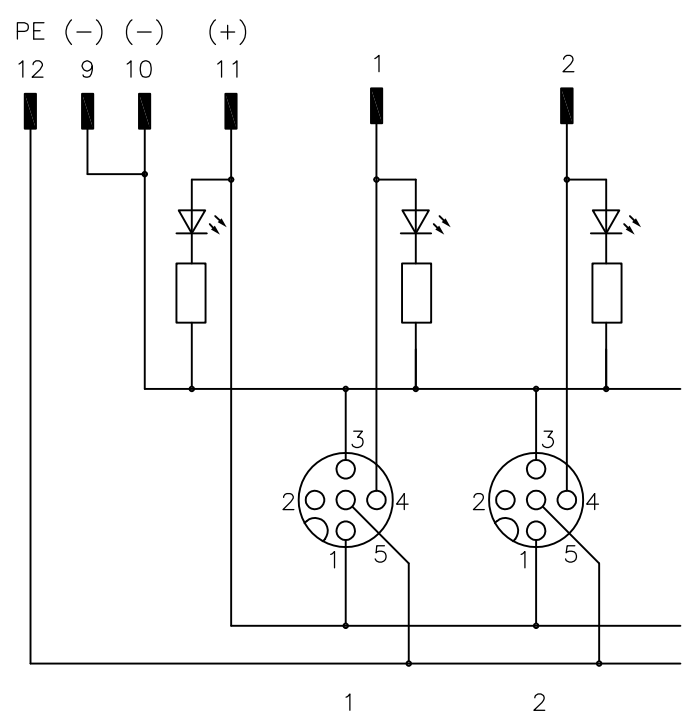

LOC	DIST	REVISIONS			
P	LTR	DESCRIPTION	DATE	DWN	APVD
	A	INITIAL RELEASE	16JAN2014	GSK	BvH

Without Homerun Cable	2273158-1
DESCRIPTION	TE PN

THIS DRAWING IS A CONTROLLED DOCUMENT.		DWN 16JAN2014 SATHISH KUMAR .G	 TE Connectivity				
DIMENSIONS: mm		CHK 16JAN2014 B.VELDHOVEN					
TOLERANCES UNLESS OTHERWISE SPECIFIED:		APVD 16JAN2014 A.VAN ZANDVOORT	NAME DISTR BOX M12 4POS 8WAY M23/12P PNP				
 0 PLC ± - 1 PLC ± - 2 PLC ± - 3 PLC ± - 4 PLC ± - ANGLES ± -		PRODUCT SPEC -	-				
MATERIAL -		FINISH -	APPLICATION SPEC -	SIZE A3	CAGE CODE 00779	DRAWING NO C-2273158	RESTRICTED TO -
CUSTOMER DRAWING			WEIGHT -	SCALE NTS	SHEET 1 OF 2	REV A	

THIS DRAWING IS UNPUBLISHED. RELEASED FOR PUBLICATION
 © COPYRIGHT - By - ALL RIGHTS RESERVED.

LOC	DIST	REVISIONS					
H	-	P	LTR	DESCRIPTION	DATE	DWN	APVD
		-		SEE SHEET 1	-	-	-

Contact layout

M12-Females 4-pole

M23-Plug 12-pole

Circuit diagram

for 1 signal per port

THIS DRAWING IS A CONTROLLED DOCUMENT.		DWN 16JAN2014 SATHISH KUMAR .G	STE TE Connectivity	
DIMENSIONS: mm		CHK 16JAN2014 B.VELDHOVEN		
TOLERANCES UNLESS OTHERWISE SPECIFIED:		APVD 16JAN2014 A.VAN ZANDVOORT	NAME DISTR BOX M12 4POS 8WAY M23/12P PNP	
0 PLC ± -		PRODUCT SPEC	-	
1 PLC ± -		APPLICATION SPEC	-	
2 PLC ± -		WEIGHT	-	
3 PLC ± -		SIZE	CAGE CODE	DRAWING NO
4 PLC ± -		A3 00779		C-2273158
ANGLES ± -		CUSTOMER DRAWING		RESTRICTED TO
MATERIAL -		SCALE NTS		SHEET 2 OF 2
FINISH -		REV A		