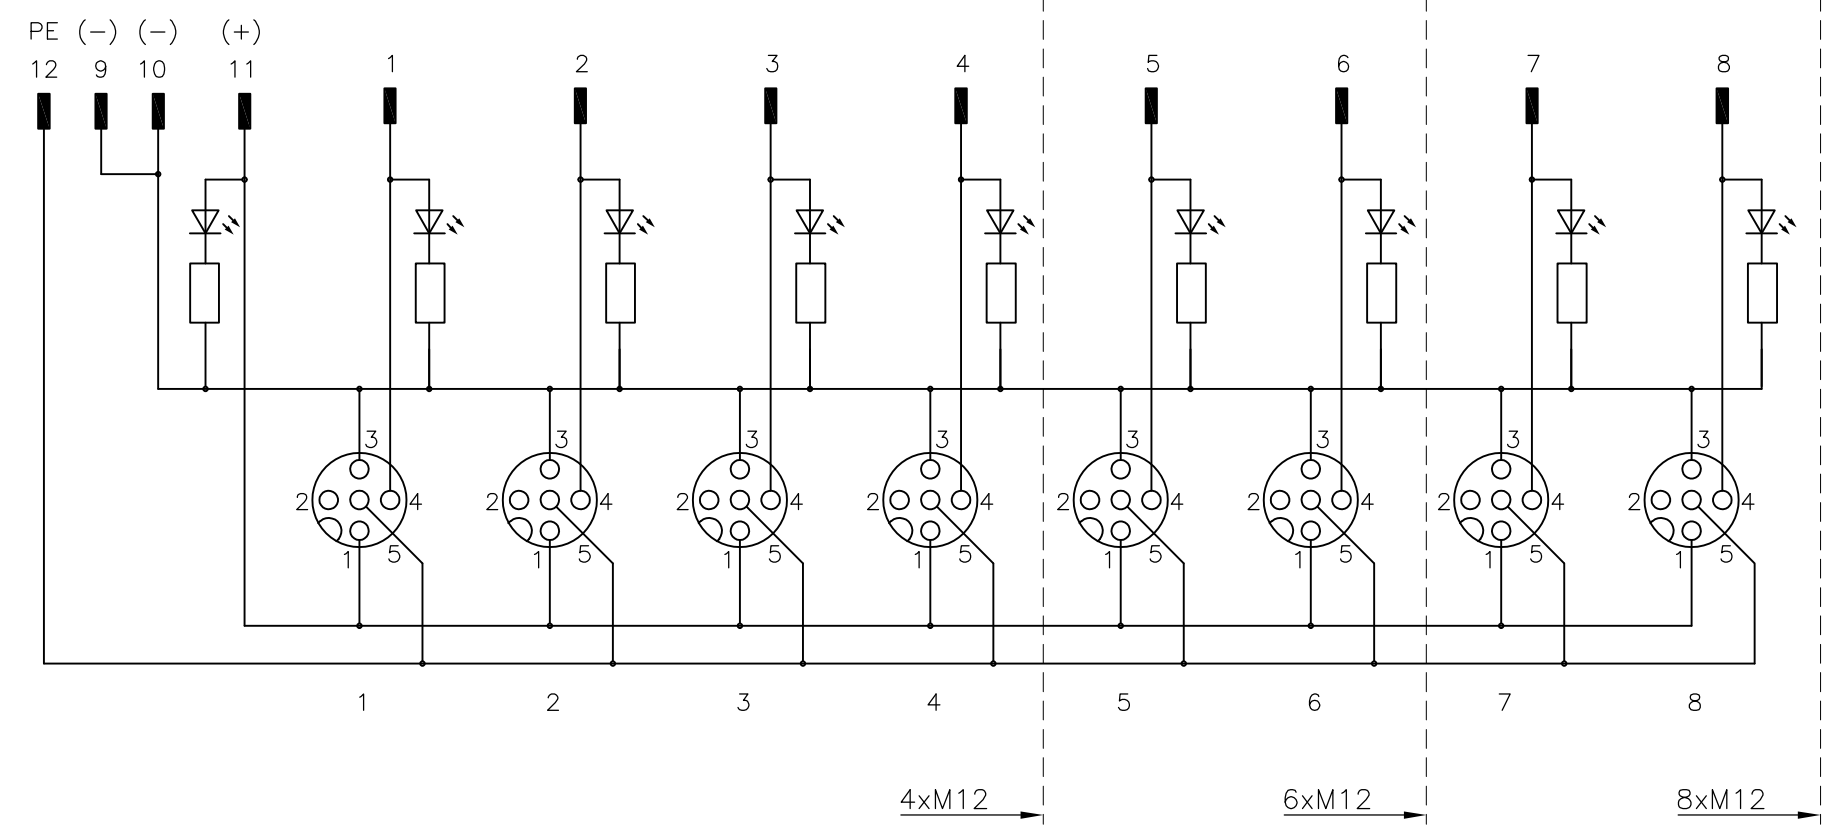

THIS DRAWING IS UNPUBLISHED. RELEASED FOR PUBLICATION
 © COPYRIGHT - By - ALL RIGHTS RESERVED.

LOC	DIST	REVISIONS					
H	-	P	LTR	DESCRIPTION	DATE	DWN	APVD
		-		SEE SHEET 1	-	-	-

Contact layout

M12-Females 4-pole

M23-Plug 12-pole

Circuit diagram

for 1 signal per port

THIS DRAWING IS A CONTROLLED DOCUMENT.		DWN 16JAN2014 SATHISH KUMAR .G	STE TE Connectivity	
DIMENSIONS: mm		CHK 16JAN2014 B.VELDHOVEN		
TOLERANCES UNLESS OTHERWISE SPECIFIED:		APVD 16JAN2014 A.VAN ZANDVOORT	NAME DISTR BOX M12 4POS 8WAY M23/12P PNP	
0 PLC ± -		PRODUCT SPEC	-	
1 PLC ± -		APPLICATION SPEC	-	
2 PLC ± -		WEIGHT	-	
3 PLC ± -		SIZE	CAGE CODE	DRAWING NO
4 PLC ± -		A3 00779		C-2273158
ANGLES ± -		CUSTOMER DRAWING		RESTRICTED TO
MATERIAL -		SCALE NTS		SHEET 2 OF 2
FINISH -		REV A		