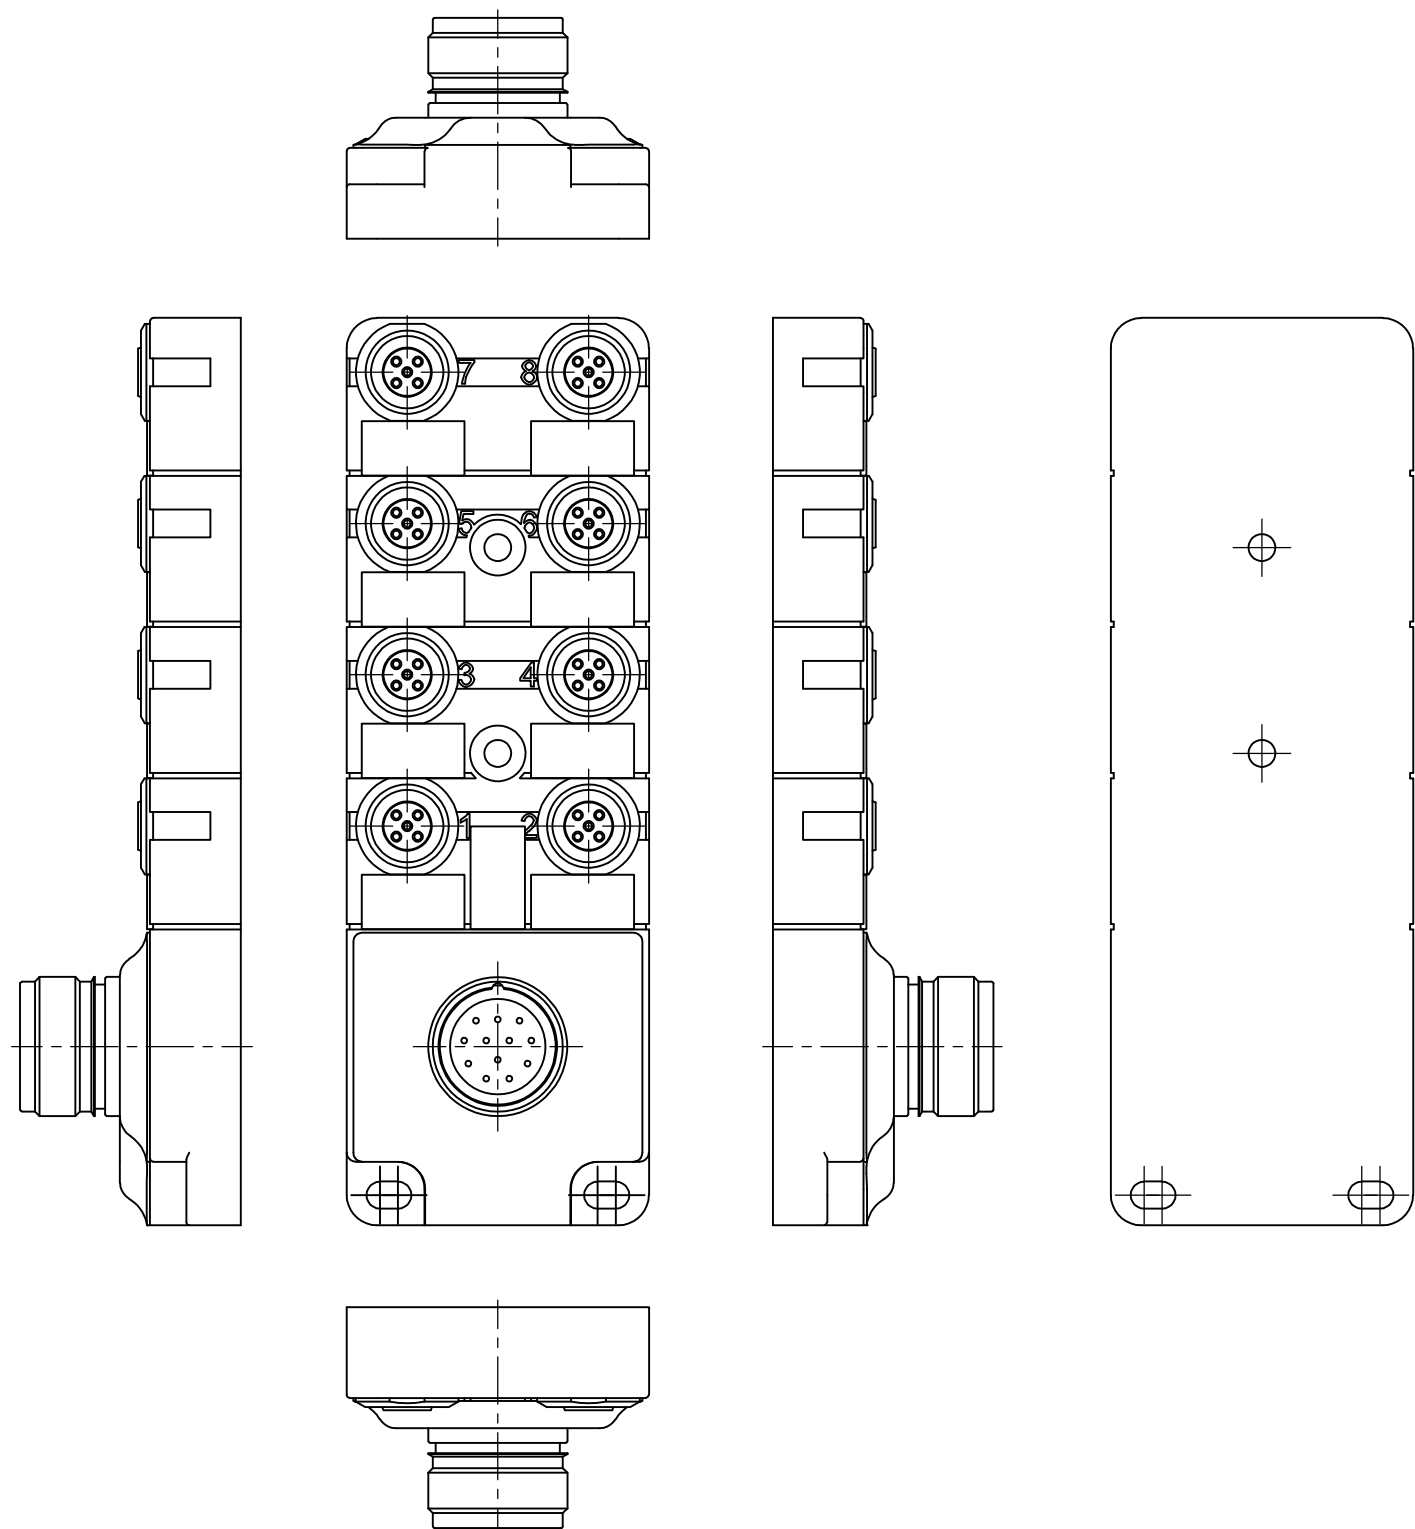

LOC	DIST	REVISIONS			
P	LTR	DESCRIPTION	DATE	DWN	APVD
	A	INITIAL RELEASE	16JAN2014	GSK	BvH

Without Homerun Cable	2273158-1
DESCRIPTION	TE PN

THIS DRAWING IS A CONTROLLED DOCUMENT.		DWN 16JAN2014 SATHISH KUMAR .G	 TE Connectivity				
DIMENSIONS: mm		CHK 16JAN2014 B.VELDHOVEN					
TOLERANCES UNLESS OTHERWISE SPECIFIED:		APVD 16JAN2014 A.VAN ZANDVOORT	NAME DISTR BOX M12 4POS 8WAY M23/12P PNP				
 0 PLC ± - 1 PLC ± - 2 PLC ± - 3 PLC ± - 4 PLC ± - ANGLES ± -		PRODUCT SPEC -	-				
MATERIAL -		FINISH -	APPLICATION SPEC -	SIZE A3	CAGE CODE 00779	DRAWING NO C-2273158	RESTRICTED TO -
CUSTOMER DRAWING			WEIGHT -	SCALE NTS	SHEET 1 OF 2	REV A	

M23-Plug 12-pole

Circuit diagram

for 1 signal per port

THIS DRAWING IS A CONTROLLED DOCUMENT.		DWN 16JAN2014 SATHISH KUMAR .G	STE TE Connectivity	
DIMENSIONS: mm		CHK 16JAN2014 B.VELDHOVEN		
TOLERANCES UNLESS OTHERWISE SPECIFIED:		APVD 16JAN2014 A.VAN ZANDVOORT	NAME DISTR BOX M12 4POS 8WAY M23/12P PNP	
0 PLC ± -		PRODUCT SPEC	-	
1 PLC ± -		APPLICATION SPEC	-	
2 PLC ± -		WEIGHT	-	
3 PLC ± -		SIZE	CAGE CODE	DRAWING NO
4 PLC ± -		A3 00779		C-2273158
ANGLES ± -		CUSTOMER DRAWING		RESTRICTED TO
MATERIAL -		SCALE NTS		SHEET 2 OF 2
FINISH -		REV A		