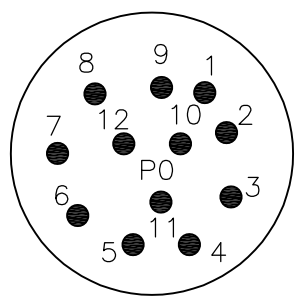

LOC	DIST	REVISIONS			
P	LTR	DESCRIPTION	DATE	DWN	APVD
	A	INITIAL RELEASE	16JAN2014	GSK	BvH

Without Homerun Cable	2273158-1
DESCRIPTION	TE PN

THIS DRAWING IS A CONTROLLED DOCUMENT.		DWN 16JAN2014 SATHISH KUMAR .G	 TE Connectivity				
DIMENSIONS: mm		CHK 16JAN2014 B.VELDHOVEN					
TOLERANCES UNLESS OTHERWISE SPECIFIED:		APVD 16JAN2014 A.VAN ZANDVOORT	NAME DISTR BOX M12 4POS 8WAY M23/12P PNP				
 0 PLC ± - 1 PLC ± - 2 PLC ± - 3 PLC ± - 4 PLC ± - ANGLES ± -		PRODUCT SPEC -	-				
MATERIAL -		FINISH -	APPLICATION SPEC -	SIZE A3	CAGE CODE 00779	DRAWING NO C-2273158	RESTRICTED TO -
CUSTOMER DRAWING			WEIGHT -	SCALE NTS	SHEET 1 OF 2	REV A	

THIS DRAWING IS UNPUBLISHED. RELEASED FOR PUBLICATION
 © COPYRIGHT - By - ALL RIGHTS RESERVED.

LOC	DIST	REVISIONS					
H	-	P	LTR	DESCRIPTION	DATE	DWN	APVD
		-		SEE SHEET 1	-	-	-

Contact layout

M12-Females 4-pole

M23-Plug 12-pole

Circuit diagram

for 1 signal per port

THIS DRAWING IS A CONTROLLED DOCUMENT.		DWN 16JAN2014 SATHISH KUMAR .G	STE TE Connectivity	
DIMENSIONS: mm		CHK 16JAN2014 B.VELDHOVEN		
TOLERANCES UNLESS OTHERWISE SPECIFIED:		APVD 16JAN2014 A.VAN ZANDVOORT	NAME DISTR BOX M12 4POS 8WAY M23/12P PNP	
0 PLC ± -		PRODUCT SPEC	-	
1 PLC ± -		APPLICATION SPEC	-	
2 PLC ± -		WEIGHT	-	
3 PLC ± -		SIZE	CAGE CODE	DRAWING NO
4 PLC ± -		A3 00779		C-2273158
ANGLES ± -		CUSTOMER DRAWING		RESTRICTED TO
MATERIAL -		SCALE NTS		SHEET 2 OF 2
FINISH -		REV A		